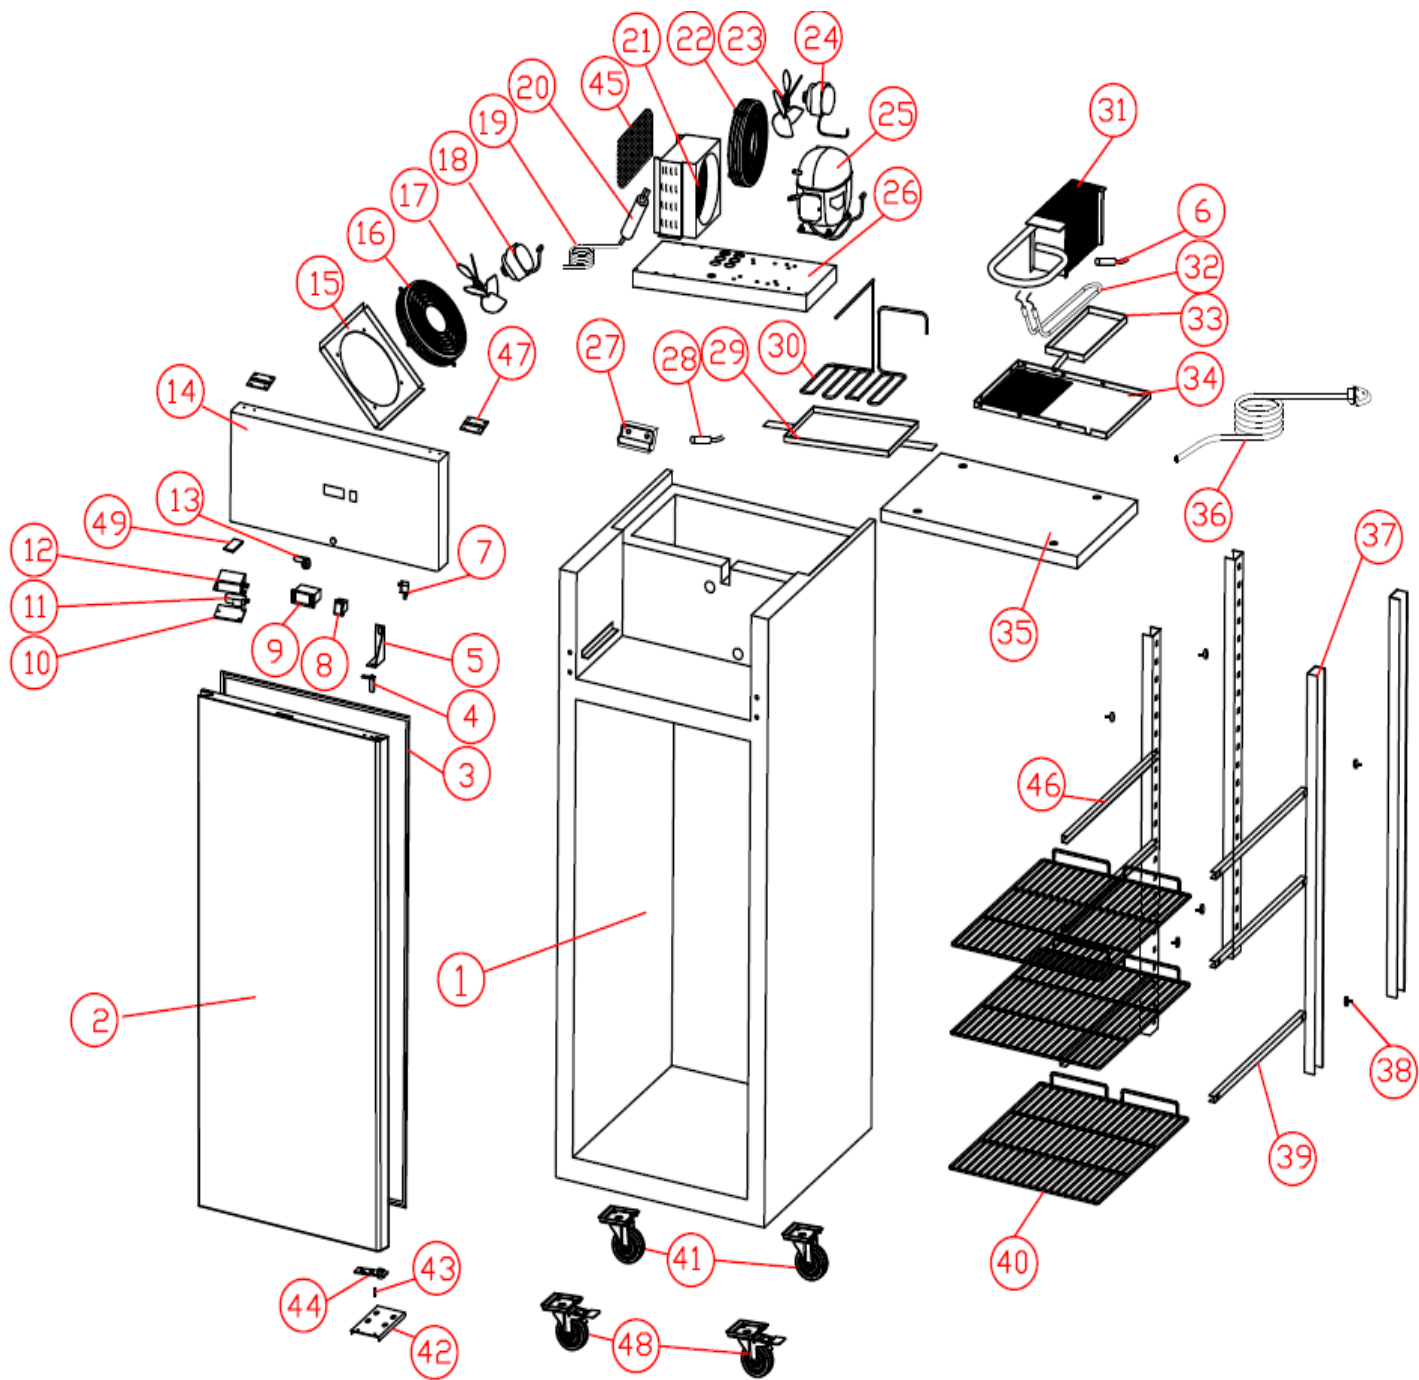

BR/BF1SS

Exploded parts diagram

Image shown is BF1SS

Part Number	Number	Name	Qty
***	1	Cabinet	1
X1-DOOR04	2	Door (BR1SS/BF1SS)	1
X1-GASKET04	3	Door Gasket (BR1SS/BF1SS)	1
X1-HINGE10	4	Spring Hinge (BR1SS/BF1SS)	1
X1-HINGE11	5	RH Upper Hinge (BR1SS/BF1SS)	1
K8-PROBE02	6	Evap Sensor	1
X1-SWITCH02	7	Light/Fan Switch (BR1SS/BF1SS)	1
X1-SWITCH01	8	Power Switch (BR1SS/BF1SS)	1
X1-CONTROLLER05	9	Controller (BF1SS)	1
X1-CONTROLLER04	9	Controller (BR1SS)	1
X1-COVER01	10	Light Cover (BR1SS/BF1SS)	1
X1-LED04	11	LED Light (BR1SS/BF1SS)	1
X1-LIGHTHOLDERBR	12	Light Box (BR1SS/BF1SS)	1
X1-LOCK04	13	Door Lock (BR1SS/BF1SS)	1
X1-PANEL01	14	Top Panel (BR1SS/BF1SS)	1
***	15	Motor Board	1
***	16	Evap. Fan Guard	1
***	17	Evap. Fan Blade	1
X1-FAN05	18	Evap Fan (BR1SS/BF1SS)	1
K8-CAPILLARY01	19	Capillary (BR1SS/BF1SS)	1
***	20	Drier	1
K8-COND03	21	Condenser (BF1SS)	1
K8-COND02	21	Condenser (BR1SS)	1
***	22	Cond. Fan Cover	1
***	23	Cond Fan Blade	1
X1-FAN02	24	Cond Fan Motor (BR1SS/BF1SS)	1
X1-COMP07	25	Compressor (BF1SS)	1
X1-COMP06	25	Compressor (BR1SS)	1
***	26	Cooling Unit Board	1
***	27	Sensor Clip	1
K8-PROBE02	28	Sensor (BR1SS/BF1SS)	1
***	29	Vaporising Tray	1
***	30	Vaporising Coil	1
X1-EVAP09	31	Evaporator (BF1SS)	1
X1-EVAP07	31	Evaporator (BR1SS)	1
X1-HEATER01	32	Defrost Heater (BF1)	1
***	33	Evaporator Drip Tray	1
***	34	Fan Plate	1
***	35	Top Cover	1
***	36	Power Cord	1
***	37	Ladder Rack	4
***	38	Ladder Rack Screw	8
X1-GUIDE01	39	Right Shelf Guide (pair) (BR1SS/BF1SS)	4

X1-SHELF06	40	Shelf (BR1SS/BF1SS)	4
***	41	Castor (unbraked)	2
X1-HINGE12	42	RH Bottom Hinge	1
X1-HINGEPIN	43	Hinge Pin	1
X1-HINGEBUSH	44	Bush	1
***	45	Cond. filter	1
X1-GUIDE01	46	Left Shelf Guide (pair)	4
***	47	Panel Connect	2
***	48	Castor (Braked)	2
***	49	Upper Hinge Cover	1

*** Please contact Spares for assistance ***

*Other model variant available;

Glass Door, BF1SSCR

Glass Door, BR1SSCR