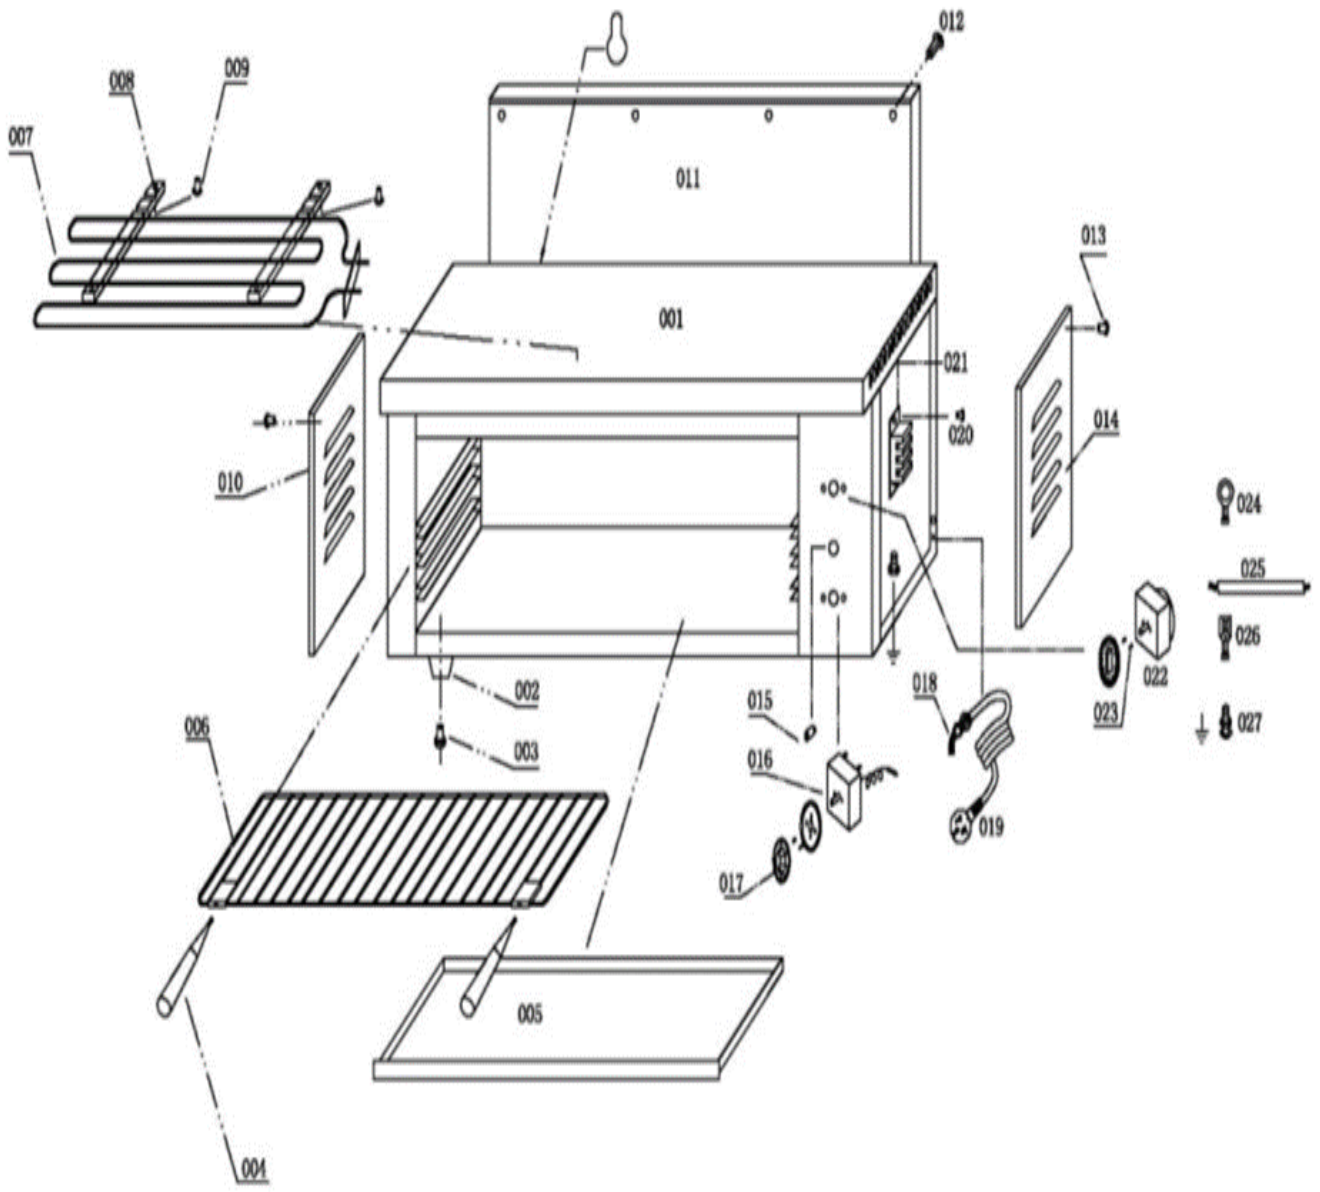

# BSG1

## Exploded parts diagram

Part Number	Number	Description	Qty
***	1	Body	1
***	2	Foot	4
***	3	Screw for Feet	4
B3-ZAT936004	4	Grill Handle	2
***	5	Oil Tray	1
***	6	Grill	1
B3-ZAT936007	7	Heating Element	1
***	8	Mounting Plate	1
***	9	Mounting Plate Screw	4
***	10	Right Side Panel	4
***	11	Back Panel	1
***	12	Back Panel Screw	2
***	13	Right Panel Screw	2
***	14	Left Side Panel	1
***	15	Heating Indicator	1
B3-ZAT936016	16	Simmerstat	1
***	17	Simmerstat Knob	1
***	18	Power Cord Jacket	1
***	19	Power Cord	1
***	20	Screw	2
***	21	Ceramic Terminal	1
B3-ZAT936022	22	Timer Knob	1
B3-ZAT936023	23	Timer	1
***	24	Round Terminal	3
***	25	Internal Connecting Wire	1
***	26	Flat Terminal	15