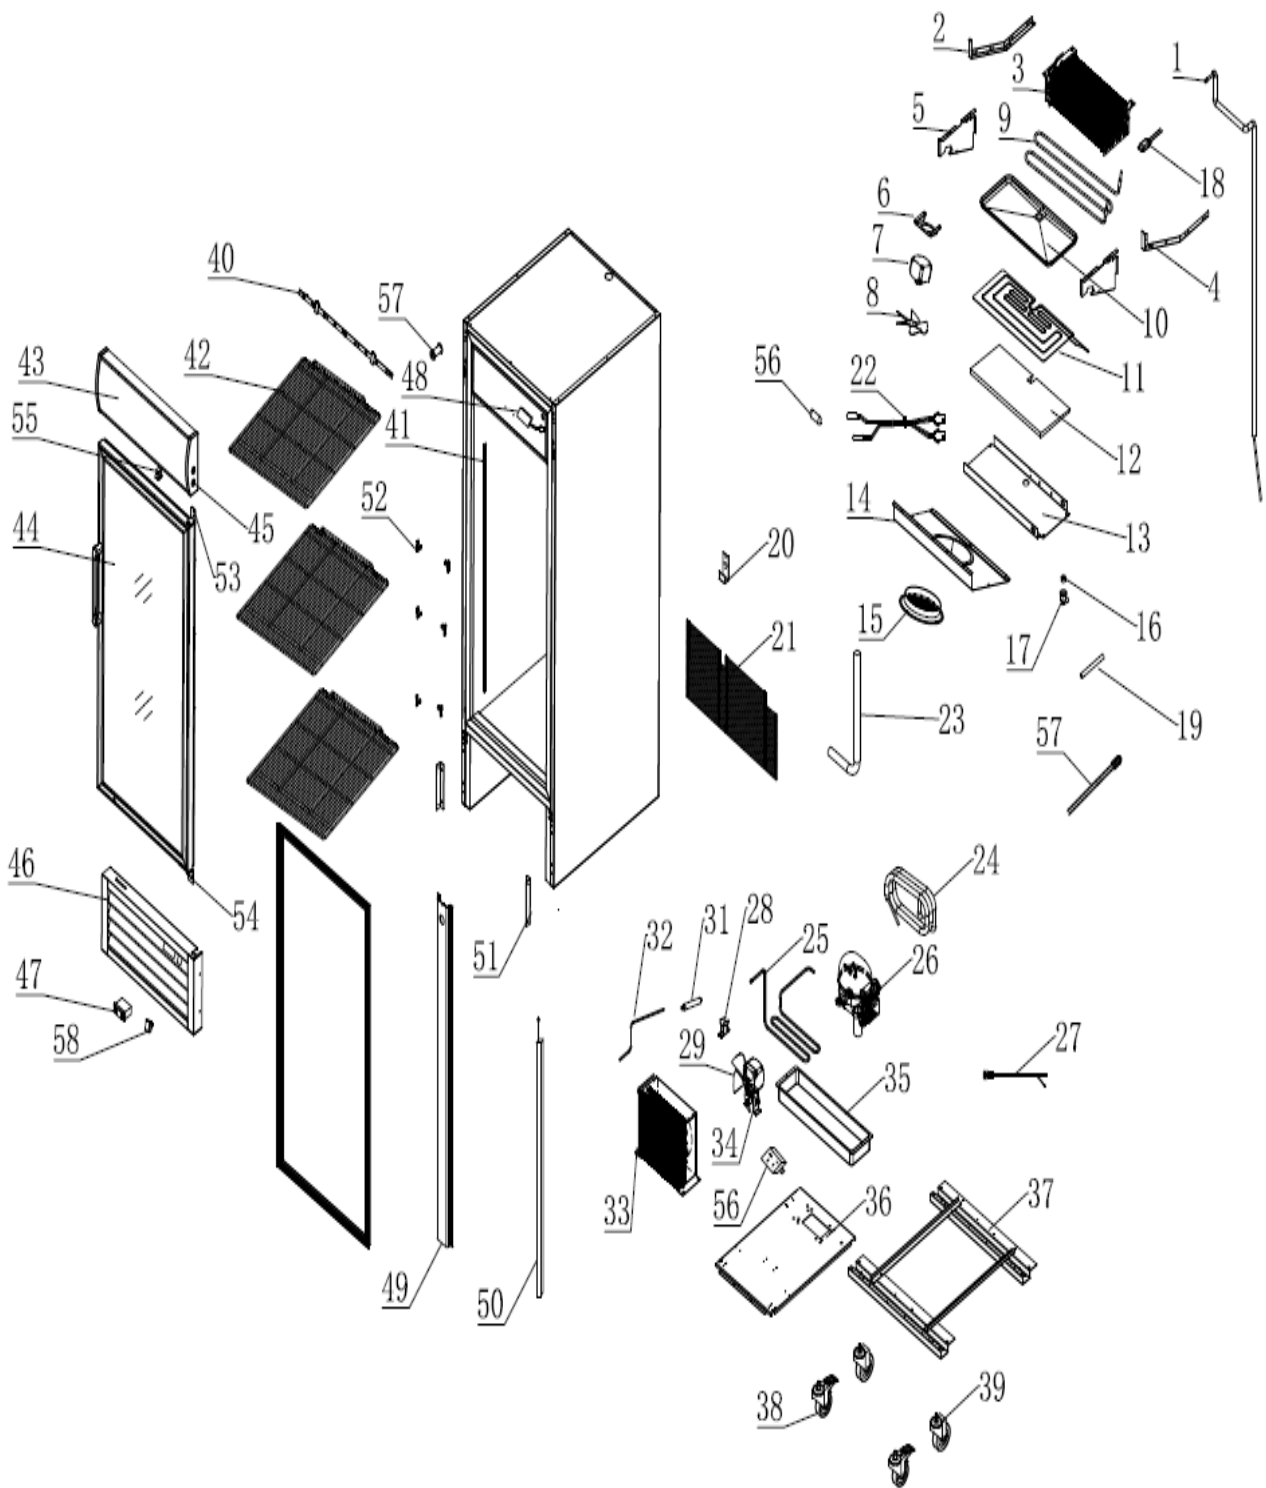

## Exploded parts diagram

Sliding door image shown with reference to parts for the hinged versions

Part Number	Number	Description	Qty
B9-GDFCAP01	1	Capillary c/w Suction Pipe	1
***	2	Plate	1
B9-GDFEVAP01	3	Evaporator	1
***	4	Plate	1
***	5	Baffle Plate	2
***	6	Evap Fan Mounting Plate	1
B9-GDFEVAPFAN	7	Evaporator Fan Motor	1
B9-GDFEVAPBLADE	8	Evaporator Fan Blade	1
B9-GDFHEATER01	9	Defrost Heater	1
B9-GDFTRAY01	10	Evap Drip Tray	1
B9-GDFHEATER02	11	Evap Drip Tray Heater	1
***	12	Insulation	1
***	13	Fan Casing Back	1
***	14	Fan Casing Front	1
***	15	Fan Guard	1
B9-GDFSPIGOT	16	Drain Spigot	1
B9-GDFSPIGNUT	17	Drain Spigot Nut	1
B9-GDFLIMIT	18	Heat Limit Protector (Defrost)	1
***	19	Drainpipe	1
***	20	Pipe Fixing	1
***	21	Rear Grille	1
B9-GDFSENSOR	22	Temperature Probe	1
B9-GDFDRAIN	23	Drainpipe	1
***	24	Suction Pipe	1
***	25	Vaporising Coil	1
B9-GDFCOMP01	26	Compressor	1
***	27	Power Cord	1
***	28	Filter Bracket	1
B9-GDFCONDBLADE	29	Condenser Fan Blade	1
N/A	30	N/A	N/A
***	31	Drier	1
***	32	Pipework	1
B9-GDFCOND	33	Condenser	1
B9-GDFCONDAN	34	Condenser Fan Motor	1
B9-GDFVAPTRAY1	35	Vaporising Tray	1
***	36	Unit Base	1
***	37	Mountings	1
B9-GDFCASTOR01	38	Braked Castor	2
B9-GDFCASTOR02	39	Unbraked Castor	2
B9-GDFLED01	40	Canopy LED	1
***	41	Ladder Rack	4
B9-GDFSHELF01	42	Shelf	4