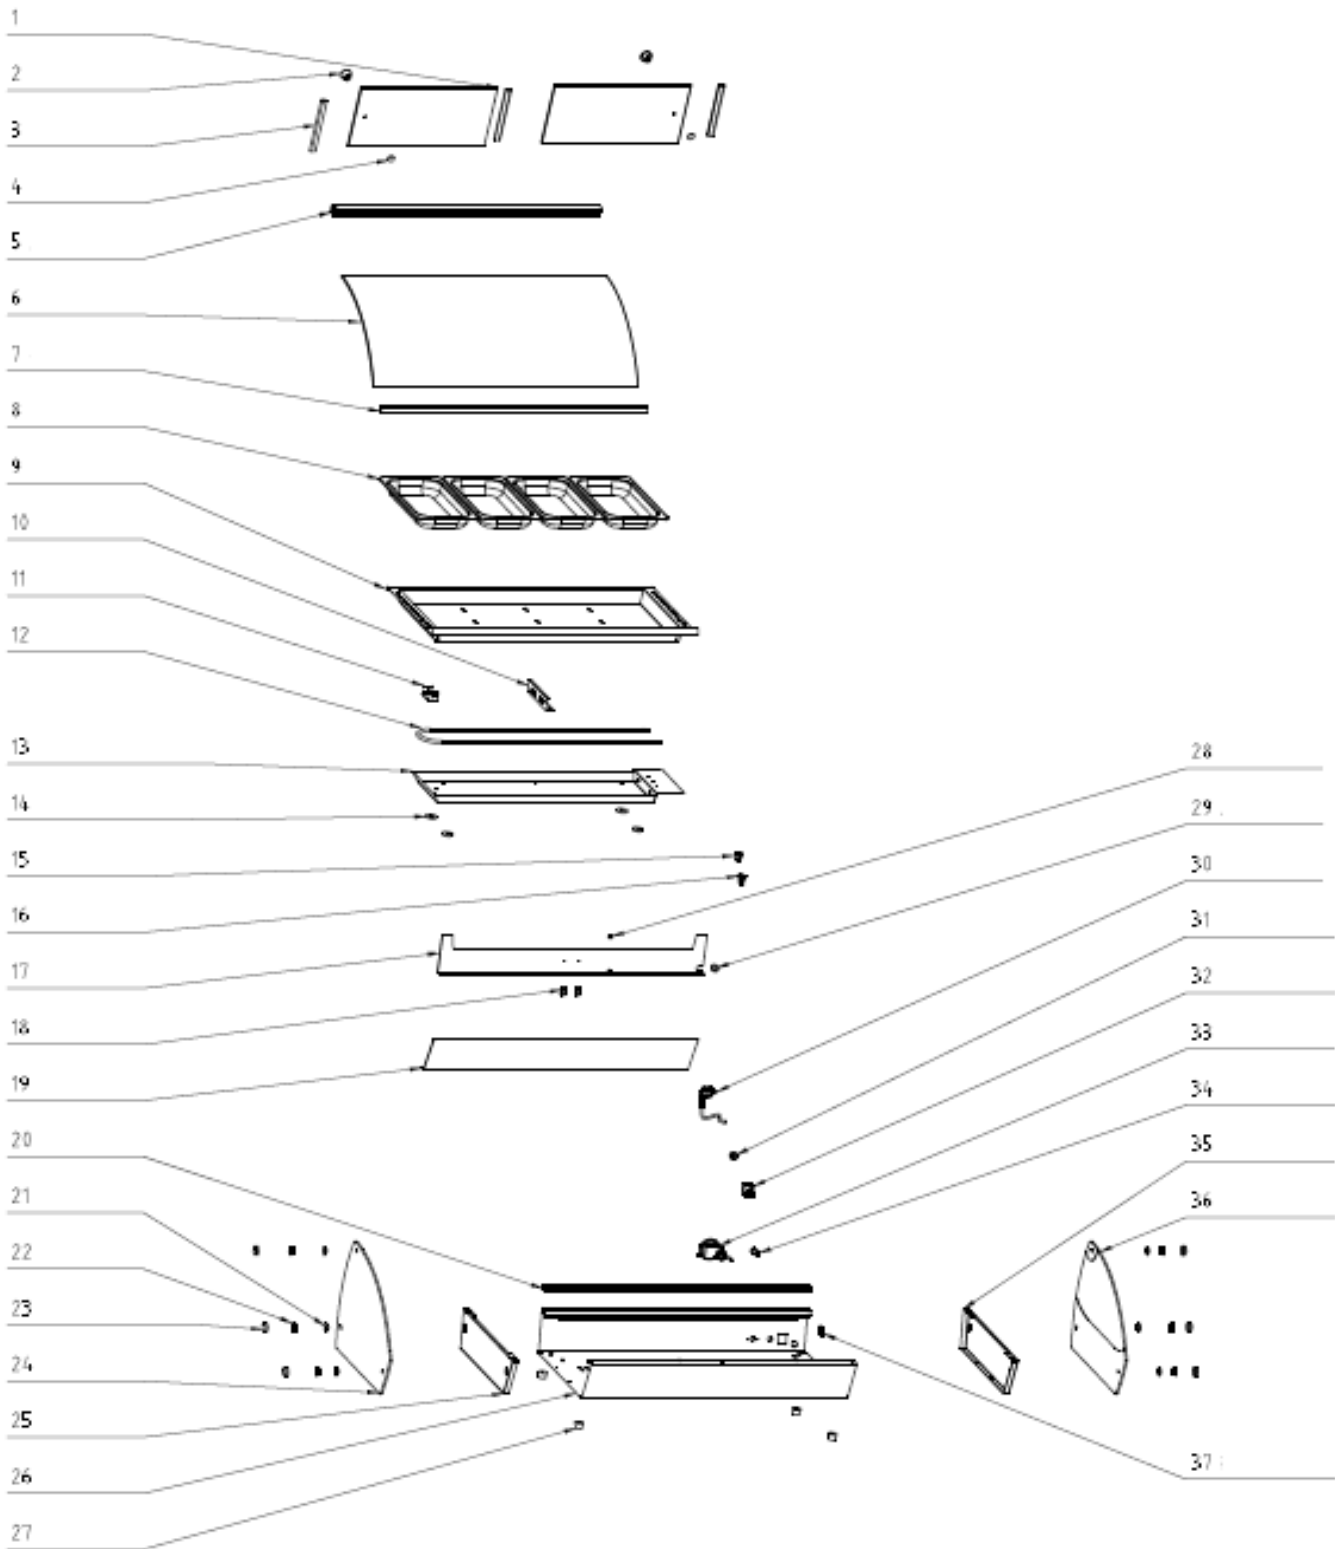

HDC1

Exploded parts diagram

Number	Description	Qty
1	Door Glass	2
2	Handle	2
3	Seal	2
4	Handle Fixing	2
5	Upper Support	1
6	Front Glass	1
7	Sealing Strip	1
8	G/N Pan	4
9	SS Pan	1
10	Heating Element Bracket	1
11	Heating Element Bracket	1
12	Heating Element	1
13	Heat Shield	1
14	Rubber Mounting	4
15	Thermostat 125°C	1
16	Thermostat 150°C	1
17	Back Plate	1
18	Probe Clamp	1
19	Heat Shield	1
20	Front Glass Support	1
21	Gasket for Glass Securing Nut	1
22	Decorative Gasket	1
23	Decorative Cover for Glass Securing Nut	1
24	Left Side Glass	1
25	Left Side Panel	2
26	Bottom Panel	1
27	Rubber Feet	4
28	Gromit	1
29	Gromit	1
30	Power Cord	1
31	Cable Clamp	1
32	Switch	2
33	Thermostat	1
34	Indicator Light	1
35	Right Side Panel	1
36	Right Side Glass	1
37	Plug Fixing	1