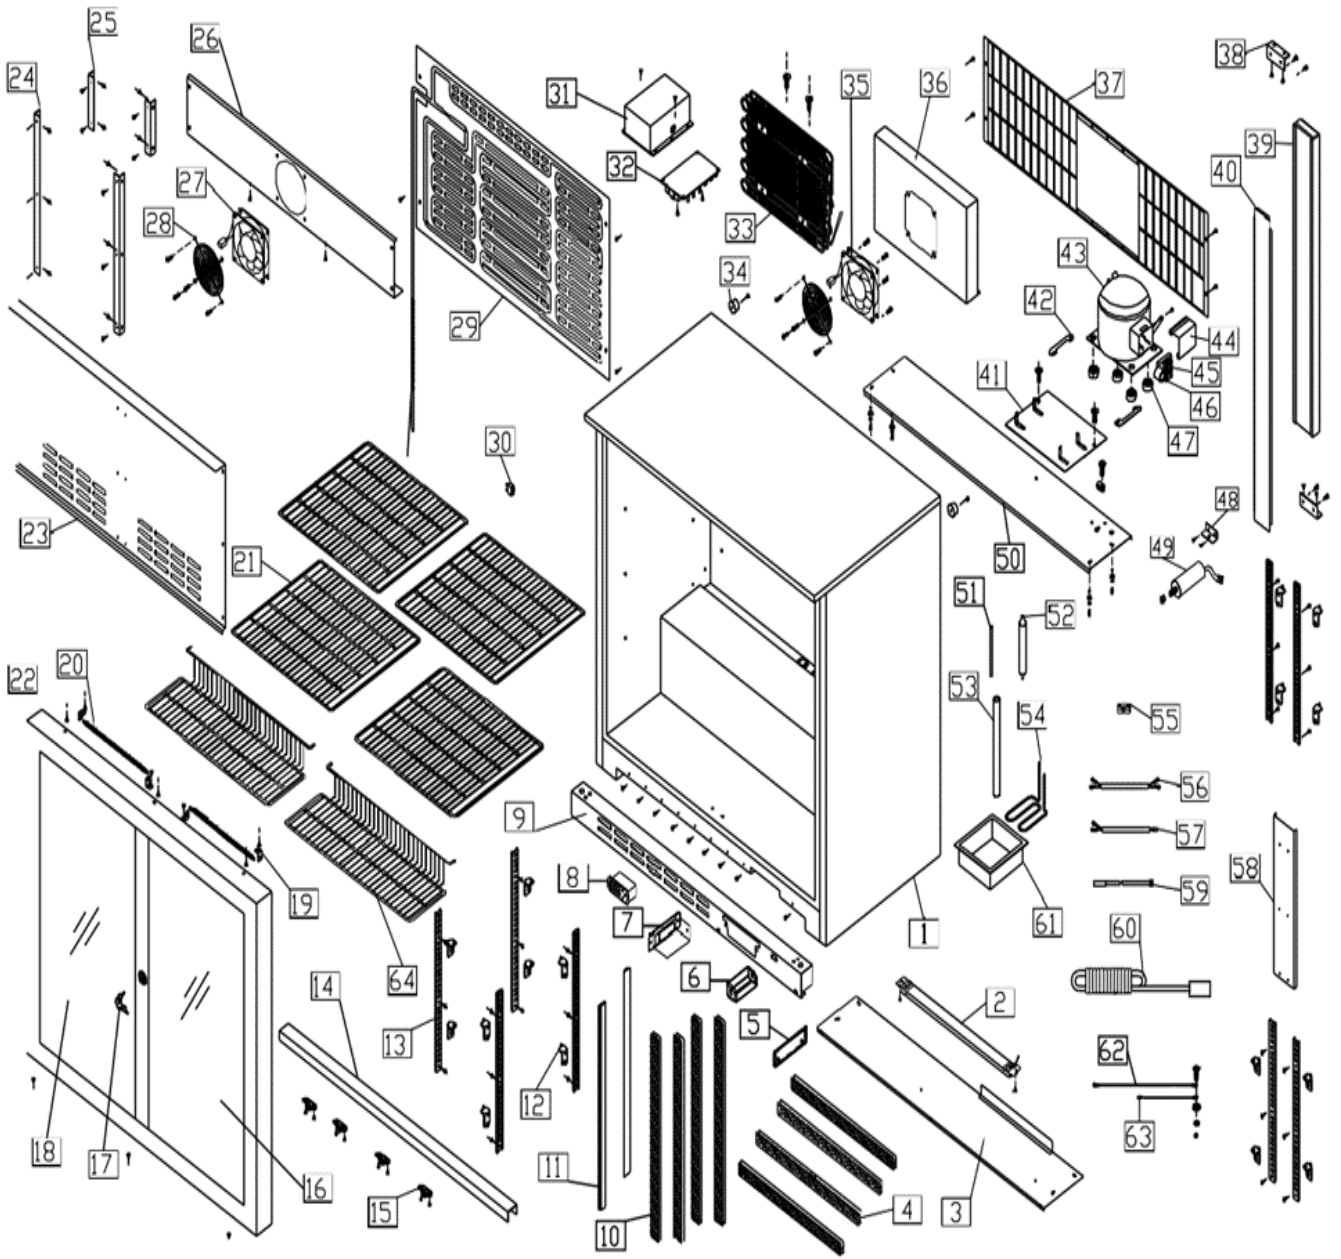

LOWBAR2SL

Exploded parts diagram

Part Number	Number	Description	Qty
***	1	Cabinet	1
W4-LED02	2	Led Light	1
***	3	Front Plate for CAREL Controller	1
***	4	Short Brushes for Sliding Door	4
***	5	Controller Box Back Lid	1
***	6	Controller Box Front Lid	1
***	7	Controller box	1
W4-CONTROLLER04	8	CAREL Controller	1
***	9	Bar2 Kick Plate	1
***	10	Long Brushes for Sliding Door	4
***	11	Gaskets for Sliding Door	2
W4-CLIP01	12	Plastic Clip	16
W4-RACK02	13	Ladder Rack	8
***	14	Sliding Door Guide	2
W4-ROLLER02	15	Door Wheel	4
W4-DOOR30	16	Right Sliding Door	1
W4-KEY	17	Key	2
W4-DOOR31	18	Left Sliding Door	1
***	19	Fixing Clip	2
W4-SPRING01	20	Spring	2
W4-SHELF02	21	Shelf	4
W4-RIM04	22	Sliding Door Surround	1
***	23	Evap Cover	1
***	24	Long Bracket	2
***	25	Short Bracket	2
***	26	Evap Fan Panel	1
C5-AXIAL120MM	27	Evaporator Fan	1
***	28	Fan Guard	1
W4-EVAP02	29	BAR2 Roll Bond Evaporator	1
W4-SWITCH01	30	Lamp switch	1
W4-FIXBOX	31	Plastic box for Transformer	1
W4-TRANS/PCB	32	PCB for Led Light	1
W4-COND02	33	BAR2 Condenser	1
***	34	Rubber Backstop	2
W4-FAN02	35	Condenser Fan	1
***	36	BAR2 Condenser box	1
***	37	BAR2 Back Cover	1
***	38	Fixture board	2
***	39	Plastic beam	1
***	40	Steel item	1

***	41	Compressor Plate	1
W4-BRACKET01	42	Compressor fixture item	2
W4-COMP02	43	Compressor	1
W4-COVER02R	44	Electric cover	1
W4-STARTER02	45	Starter	1
W4-OVERLOAD02	46	Overheat and overload protector	1
***	47	Rubber grommet	4
***	48	Capacitor Holder	1
W4-CAP02	49	Capacitor for Compressor	1
***	50	BAR2 Compressor Plate	1
***	51	Process tube	1
W4-FILTER01	52	Drier	1
***	53	Plastic tube	1
***	54	Vaporizing Tube	1
W4-TRAY01	55	Water box	1
***	56	Wire clip	1
***	57	Short wire sheath	1
***	58	Fan wire	1
W4-SENSOR03	59	Temperature sensor for CAREL Controller	1
***	60	Fix item	1
***	61	Power Wire and Plug	1
***	62	Long earth wire	1
***	63	Short earth wire	1
W4-SHELF02B	64	ETL Bottom Shelf for Bar2	2