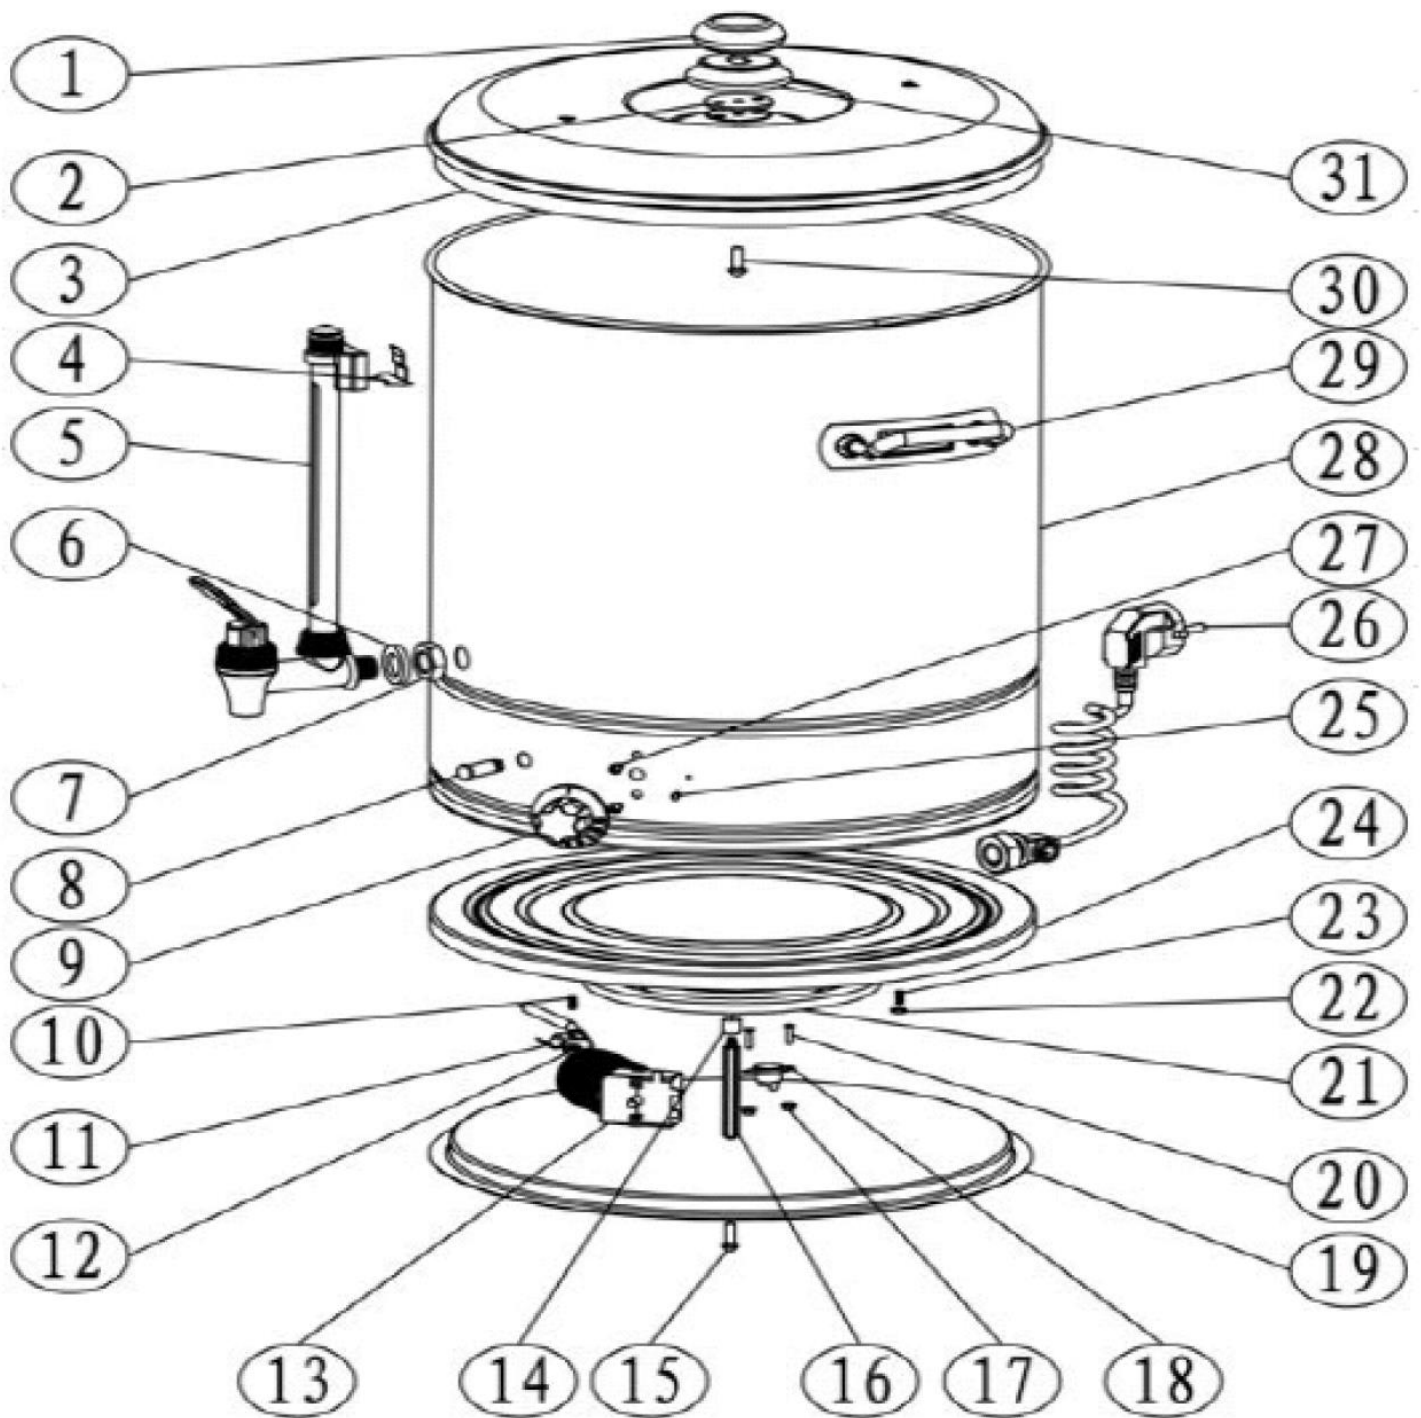

# MF10/20/30/40

Exploded parts diagram

Part Number	Number	Description	Qty
***	1 & 31	Up Plate	1
***	2	Rubber Gasket	1
	3	Lid	1
	30	Screw	1
	5	Tap	1
B3-MF10TAP	6	Rubber Gasket	1
	7	Nut Cap	1
	8	Indicator	1
***	8	Indicator	1
B3-MF009	9	Knob	1
***	10	Bolt	1
B4-STAT04	11	Pipe Clamp	1
B4-STAT05	12	Nut	1
B3-MF013	13	Thermostat – 1 (110 Degrees C)	1
***	14	Screw	1
***	15	Screw	1
***	16	Screw Stem	1
***	17	Nut	2
B3-MF018	18	Thermostat – 2 (160 Degrees C)	1
***	19	Bottom Plate	1
***	20	Bolt	2
***	22	Nut	1
***	23	Bolt	2
***	25	Red Plastic	1
***	26	Power Cord	1
***	27	Screw	2
***	4	Bracket for Tap	1
	21	Heating Plate	1
	24	Bottom Plate	1
	28	Body	1
	29		1
***	30	Screw	1