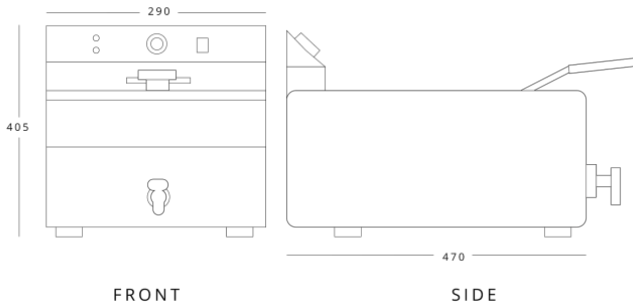

BF8

Dimensions (mm)	External	Internal
Height	405	
Width	290	
Depth	470	
Capacity (ltr)		
Gross		8
Net		

BF8+8

Dimensions (mm)	External	Internal
Height	405	
Width	580	
Depth	470	
Capacity (ltr)		
Gross		2x8
Net		

Features

- Stainless steel construction
- Mesh batter plate
- Lids and baskets supplied
- Basket dimensions 230 x 190 x 140mm deep
- Safety cut out
- Drain tap

Technical Specification

Additional Extras

- B3-ZGF8F025 - Basket + handle for BF8 + BF8+8

	BF8	BF8+8
Temperature Range	+50°C - +190°C	+50°C - +190°C
Power Supply	13amp	2x13amp
Power Usage (w)	3000	2x3000
Weight (kg)	11	19

BF8

BF8+8