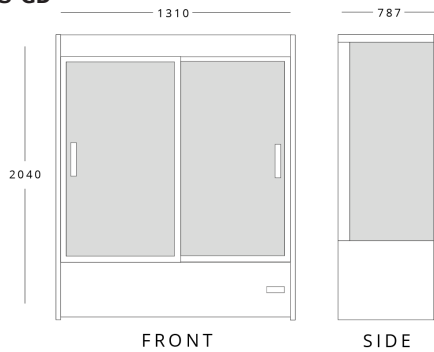

BTD130SS-GD