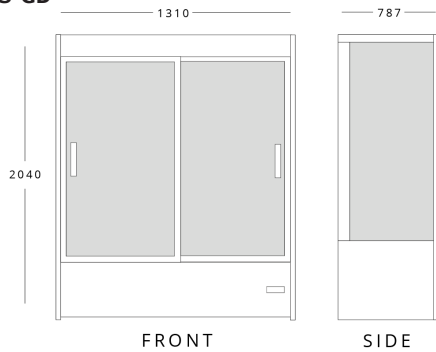

BTD130SS-GD