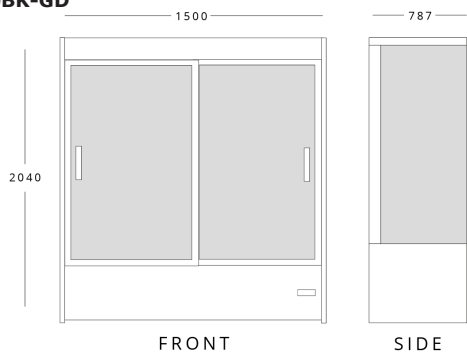

BTD150BK-GD