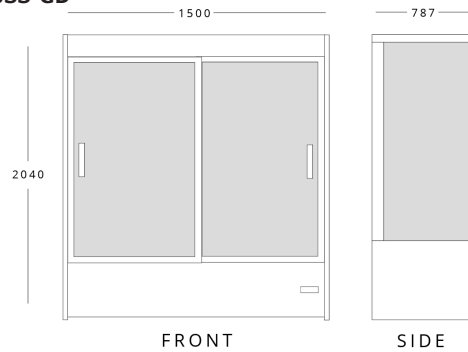

BTD150SS-GD